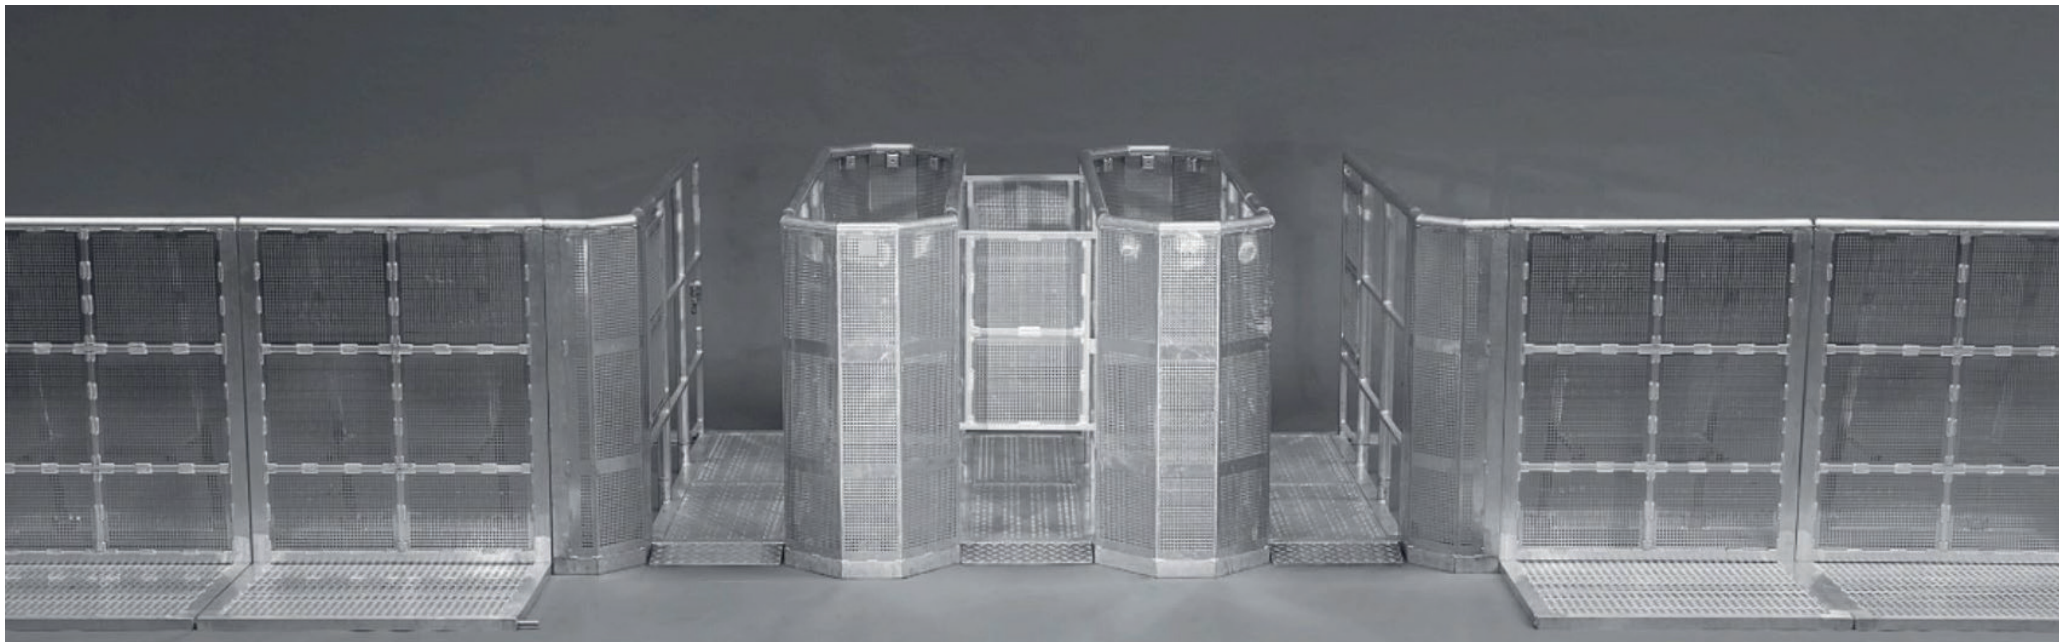

MOJO[®] BARRIERS

LINE-UP GATE

Use in high crowd pressure areas: ★★☆☆☆

A modular gate system compatible with the Mojo aluminium barriers, the line up gate is used for entrance ways at festivals, stadia, venues or other areas with large queuing crowds to manage their ingress. Gates can be placed at site entrances or „golden circle“ or „VIP Areas“. The unique design includes areas suitable for security check points and ticket collection or scanning, while also ensuring the crowd enters the site in an orderly fashion.

TECHNICAL SPECS

- » Full aluminium system, quick to build and quick to take out
- » Contains two small lockable doors at the front and back of the unit
- » Sloped floorplate (back and front)
- » Gate width is 0.50 m
- » Fully compatible with the Mojo Barrier system
- » Signage (banners or LED) is optional
- » Possible Access for security staff between queuing people
- » Front bumper has a security step for addressing or overlooking the ingress
- » Can be used for ingress and egress of crowds
- » Available in silver only