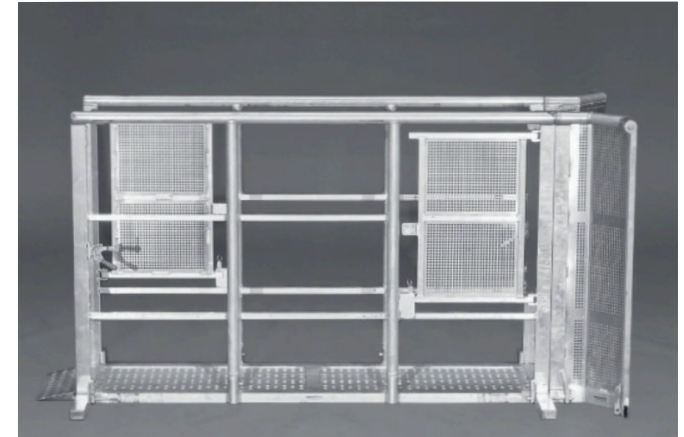

MOJO[®] BARRIERS

LINE-UP GATE

Use in high crowd pressure areas: ★★☆☆☆

A modular gate system compatible with the Mojo aluminium barriers, the line up gate is used for entrance ways at festivals, stadia, venues or other areas with large queuing crowds to manage their ingress. Gates can be placed at site entrances or „golden circle“ or „VIP Areas“. The unique design includes areas suitable for security check points and ticket collection or scanning, while also ensuring the crowd enters the site in an orderly fashion.

TECHNICAL SPECS

- » Full aluminium system, quick to build and quick to take out
- » Contains two small lockable doors at the front and back of the unit
- » Sloped floorplate (back and front)
- » Gate width is 0.50 m
- » Fully compatible with the Mojo Barrier system
- » Signage (banners or LED) is optional
- » Possible Access for security staff between queuing people
- » Front bumper has a security step for addressing or overlooking the ingress
- » Can be used for ingress and egress of crowds
- » Available in silver only