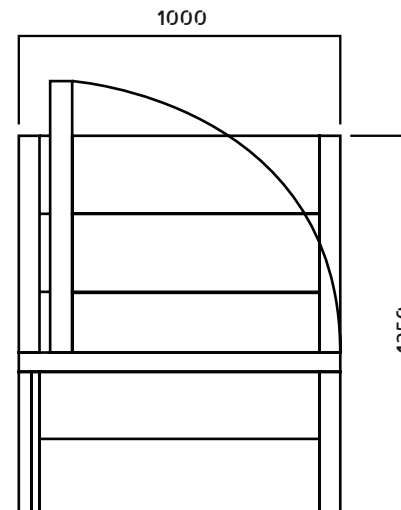

MOJO[®]

BARRIERS

SNAKE RUNNER

Use in high crowd pressure areas: ★★★★★

A hinged section to create a door-like opening in the barrier. The snake runner enables crew to feed cables through, allowing multi-cores and power cables to safely cross the barrier section after or during installation or removal (allowing for fast load outs). On the fixed vertical part, the floor plate is present, as are the braces and rear step for security personnel. The door of the snake runner has a width of 0.50 m. Ideal for use in front of stage areas.

SNAKE GATE

Use in high crowd pressure areas: ★★★☆☆

Wider than the snake runner, the snake gate is just that; a gate through which crew are able to feed cables after or during installation or removal. The snake gate can also be used as regular gateway enabling crew to walk through with for example flightcases. Its door width is 0.85m and it is ideal for use in an area that doesn't have too large crowd pressure, for instance, camera platforms or mix positions.

TECHNICAL SPECS SNAKE RUNNER

- » Same material specifications and looks similar to the straight barrier
- » Straight barrier with hinged section to create opening
- » Door width 0.50 m
- » Door opens towards the crowd
- » Connects to adjoining section by one single bolt
- » Enables crew to feed cables through barrier line, up to 3.5 cm thick
- » Floor plate, double braces and rear step on fixed vertical part
- » Door locks with built-in bolt to ensure continuous strength of barrier line
- » Also available with black upright