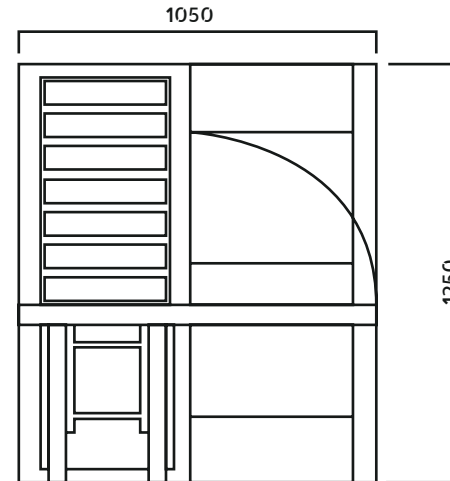

MOJO[®]

BARRIERS

SNAKE RUNNER

Use in high crowd pressure areas: ★★★★★

A hinged section to create a door-like opening in the barrier. The snake runner enables crew to feed cables through, allowing multi-cores and power cables to safely cross the barrier section after or during installation or removal (allowing for fast load outs). On the fixed vertical part, the floor plate is present, as are the braces and rear step for security personnel. The door of the snake runner has a width of 0.50 m. Ideal for use in front of stage areas.

SNAKE GATE

Use in high crowd pressure areas: ★★★☆☆

Wider than the snake runner, the snake gate is just that; a gate through which crew are able to feed cables after or during installation or removal. The snake gate can also be used as regular gateway enabling crew to walk through with for example flightcases. Its door width is 0.85m and it is ideal for use in an area that doesn't have too large crowd pressure, for instance, camera platforms or mix positions.

TECHNICAL SPECS SNAKE RUNNER

- » Same material specifications and looks similar to the straight barrier
- » Straight barrier with hinged section to create opening
- » Door width 0.50 m
- » Door opens towards the crowd
- » Connects to adjoining section by one single bolt
- » Enables crew to feed cables through barrier line, up to 3.5 cm thick
- » Floor plate, double braces and rear step on fixed vertical part
- » Door locks with built-in bolt to ensure continuous strength of barrier line
- » Also available with black upright